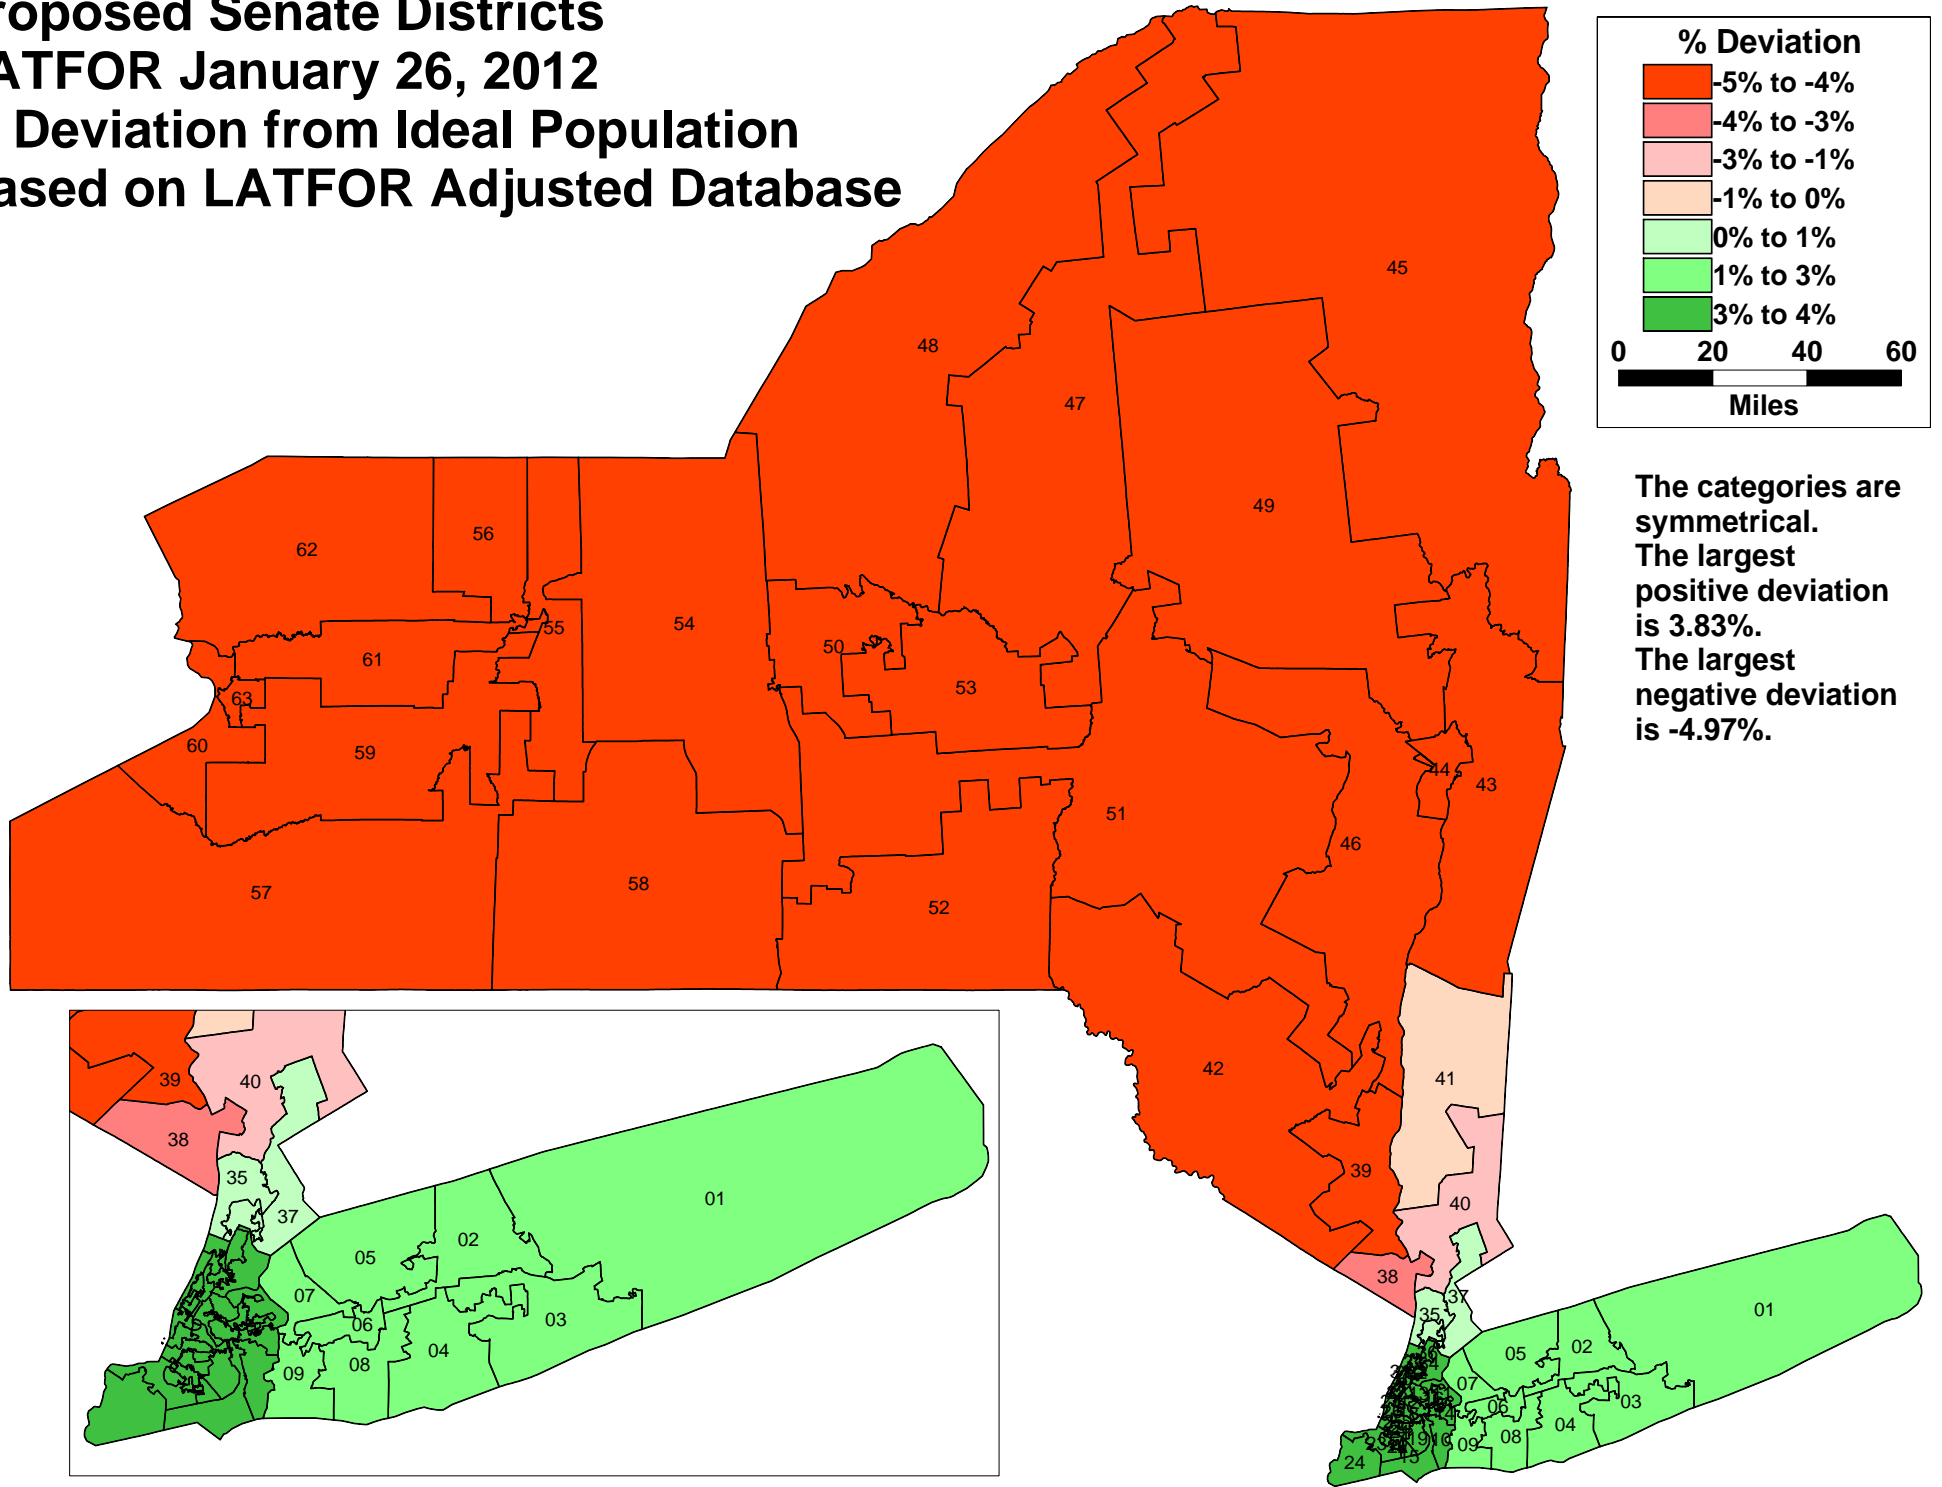

Proposed Senate Districts LATFOR January 26, 2012 % Deviation from Ideal Population Based on LATFOR Adjusted Database

The categories are symmetrical. The largest positive deviation is 3.83%. The largest negative deviation is -4.97%.

Senate Alternative Revision (Feb. 12, 2012)

% Deviation from Ideal Population Based on LATFOR Adjusted Database